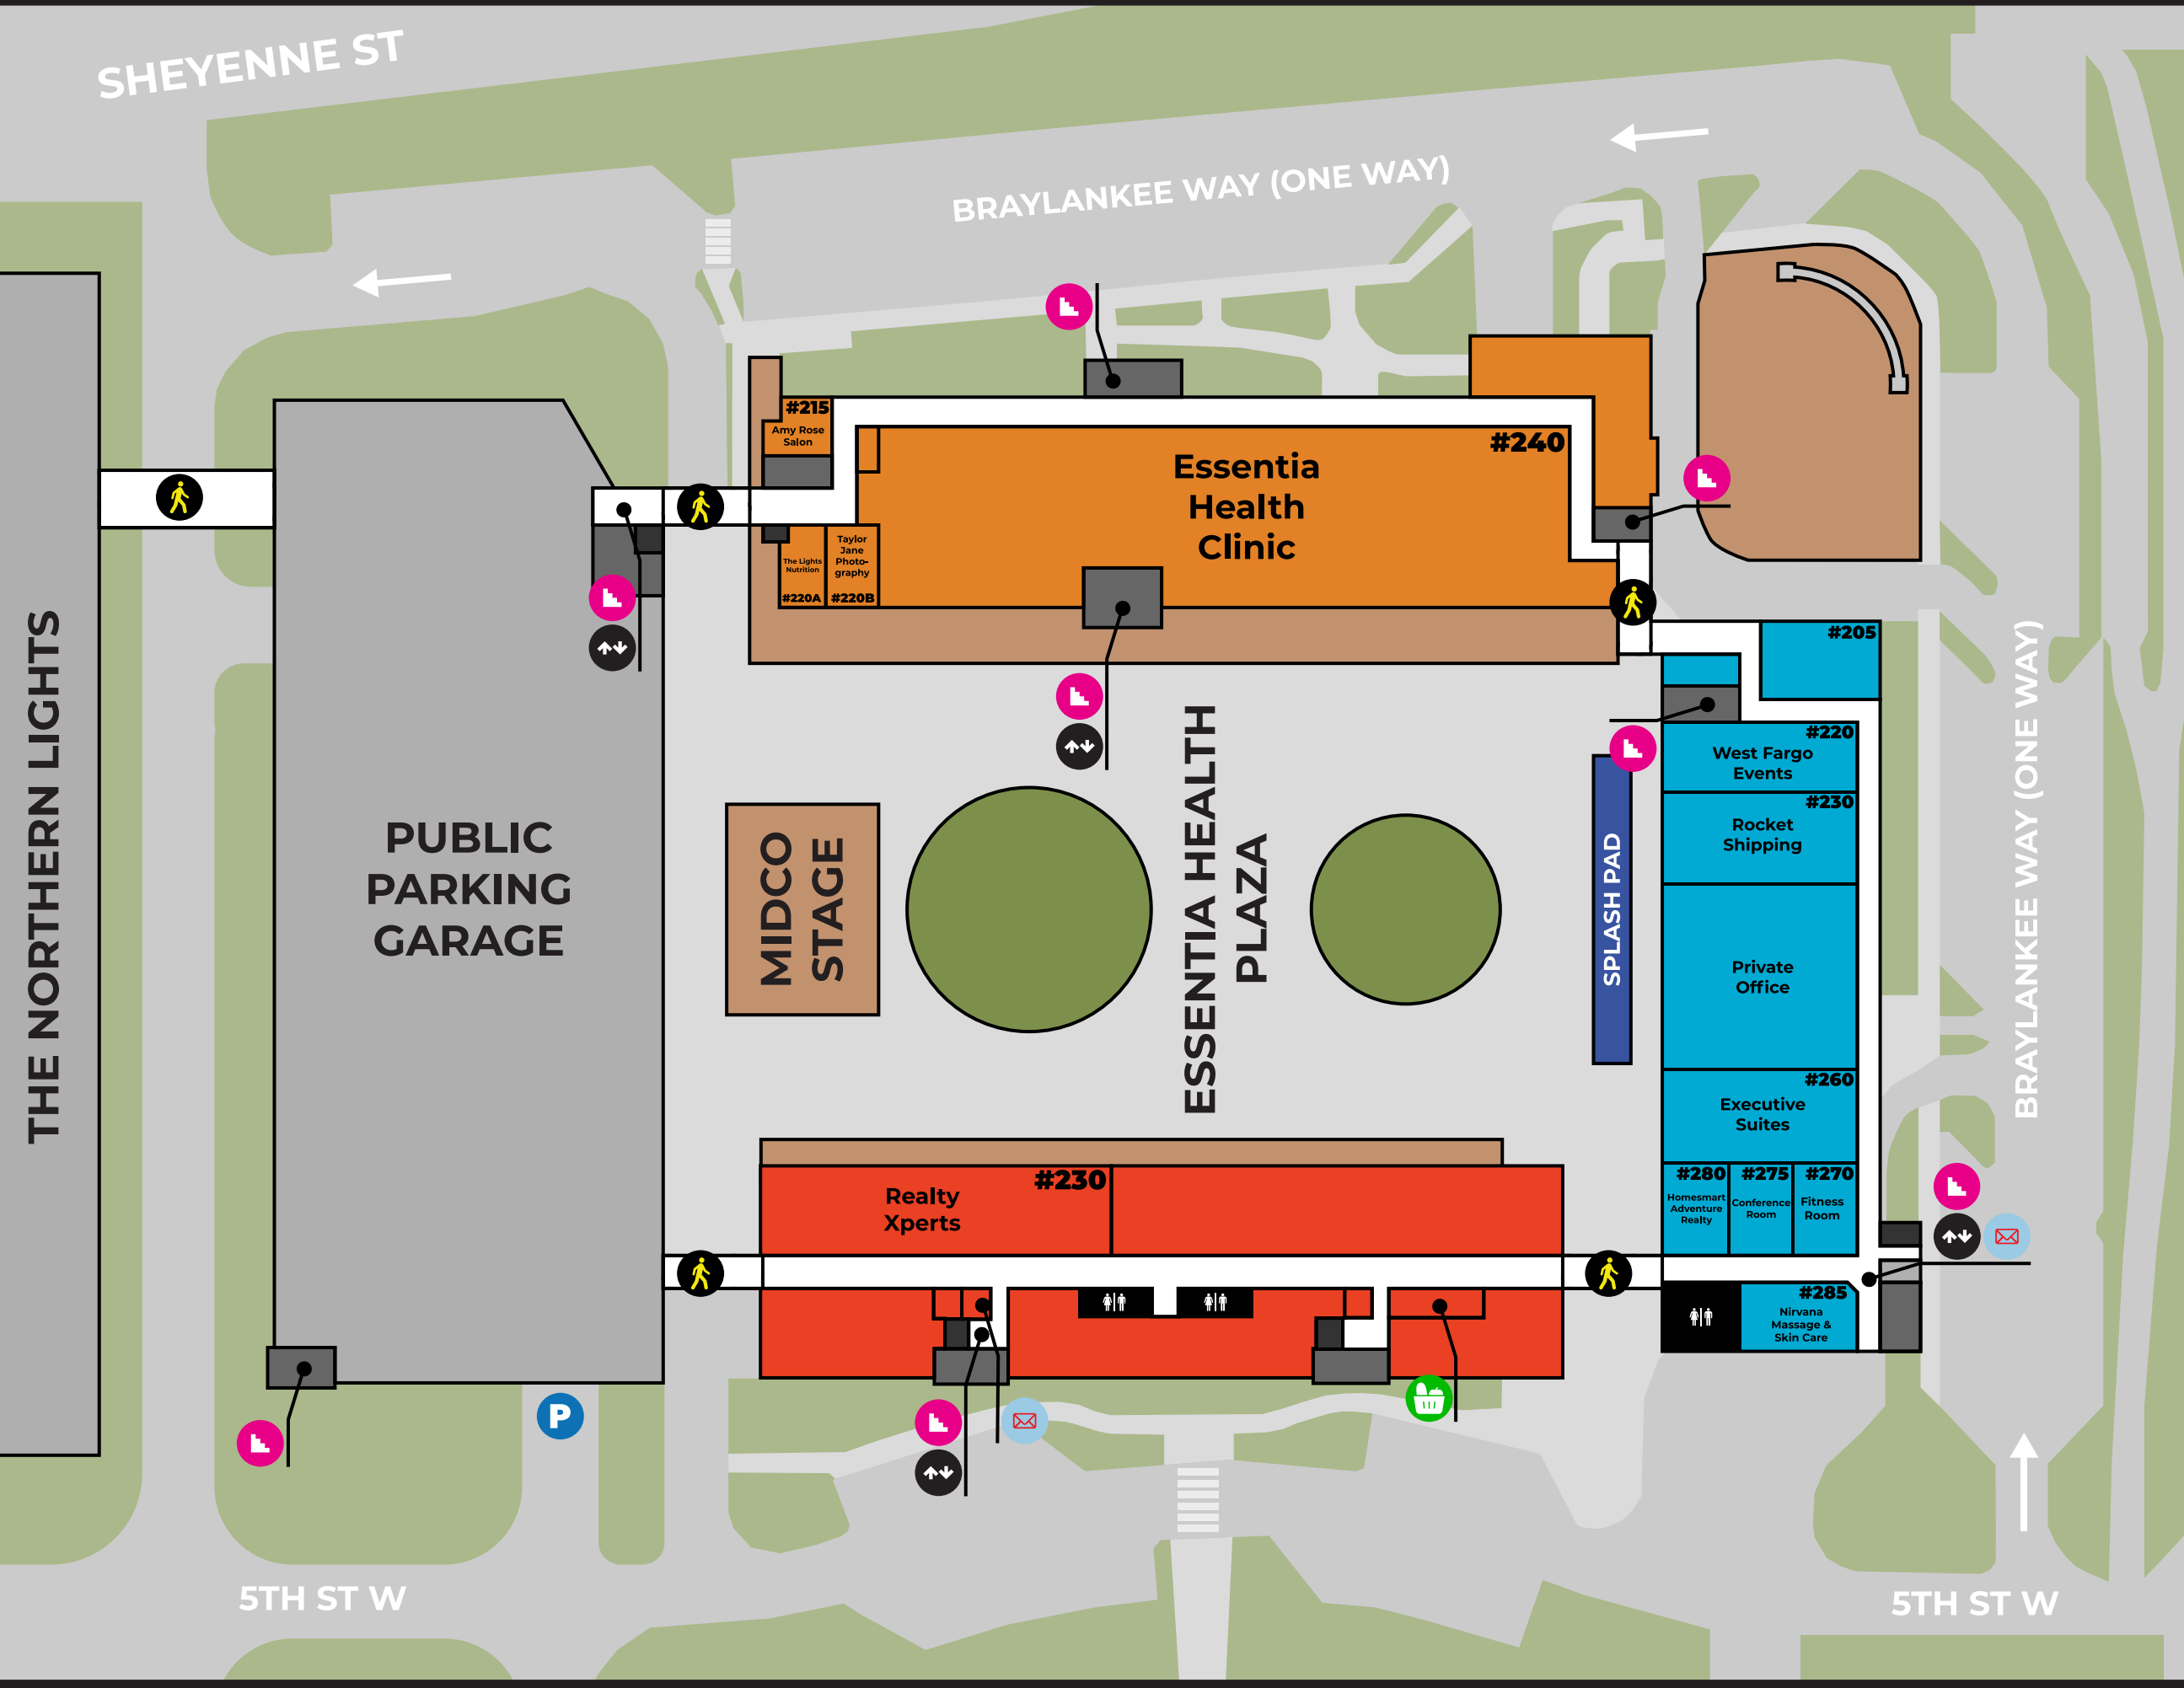

The Lights

UPDATED 1.22.24

1ST FLOOR

2ND FLOOR

PUBLIC ENTRANCE	SKYWAY	ATM	ELECTRIC CAR STATION
STAIR ACCESS	PARKING	COMMUNITY ROOM	UNDERGROUND PARKING
ELEVATOR ACCESS	CALL BOX	AMAZON HUB	MICRO MARKET
RESTROOM	GARBAGE	MAIL	

EPIC AT THE LIGHTS

FLOOR 1
 #100 Bar Down
 #160 Lundy's Ice Cream
 #170 Tati's Mediterranean Saveur
 #195 Moxie Java

FLOOR 2
 #215 Amy Rose Salon
 #220A The Lights Nutrition
 #220B Taylor Jane Photography
 #240 Essentia Health

ECHO AT THE LIGHTS

FLOOR 1
 #100 Bell Bank

FLOOR 2
 #220 West Fargo Events
 #230 Rocket Shipping
 #260 Executive Suites
 #275 Conference Room
 #280 HomeSmart Adventure Realty
 #285 Nirvana Massage & Skin Care

ENVY AT THE LIGHTS

FLOOR 1
 #100 The Lights Event Center
 #140 West Fargo Dive Bar
 #160 Pure Hockey

FLOOR 2
 #230 Realty Xperts

<p>Buildings Managed By:</p> <p>EPICCompaniesND.com</p>	<p>Plaza Managed By:</p> <p>WestFargoEvents.com</p>	<p>Plaza & Parking Ramp Owned By:</p> <p>WestFargoND.gov</p>
---	---	--