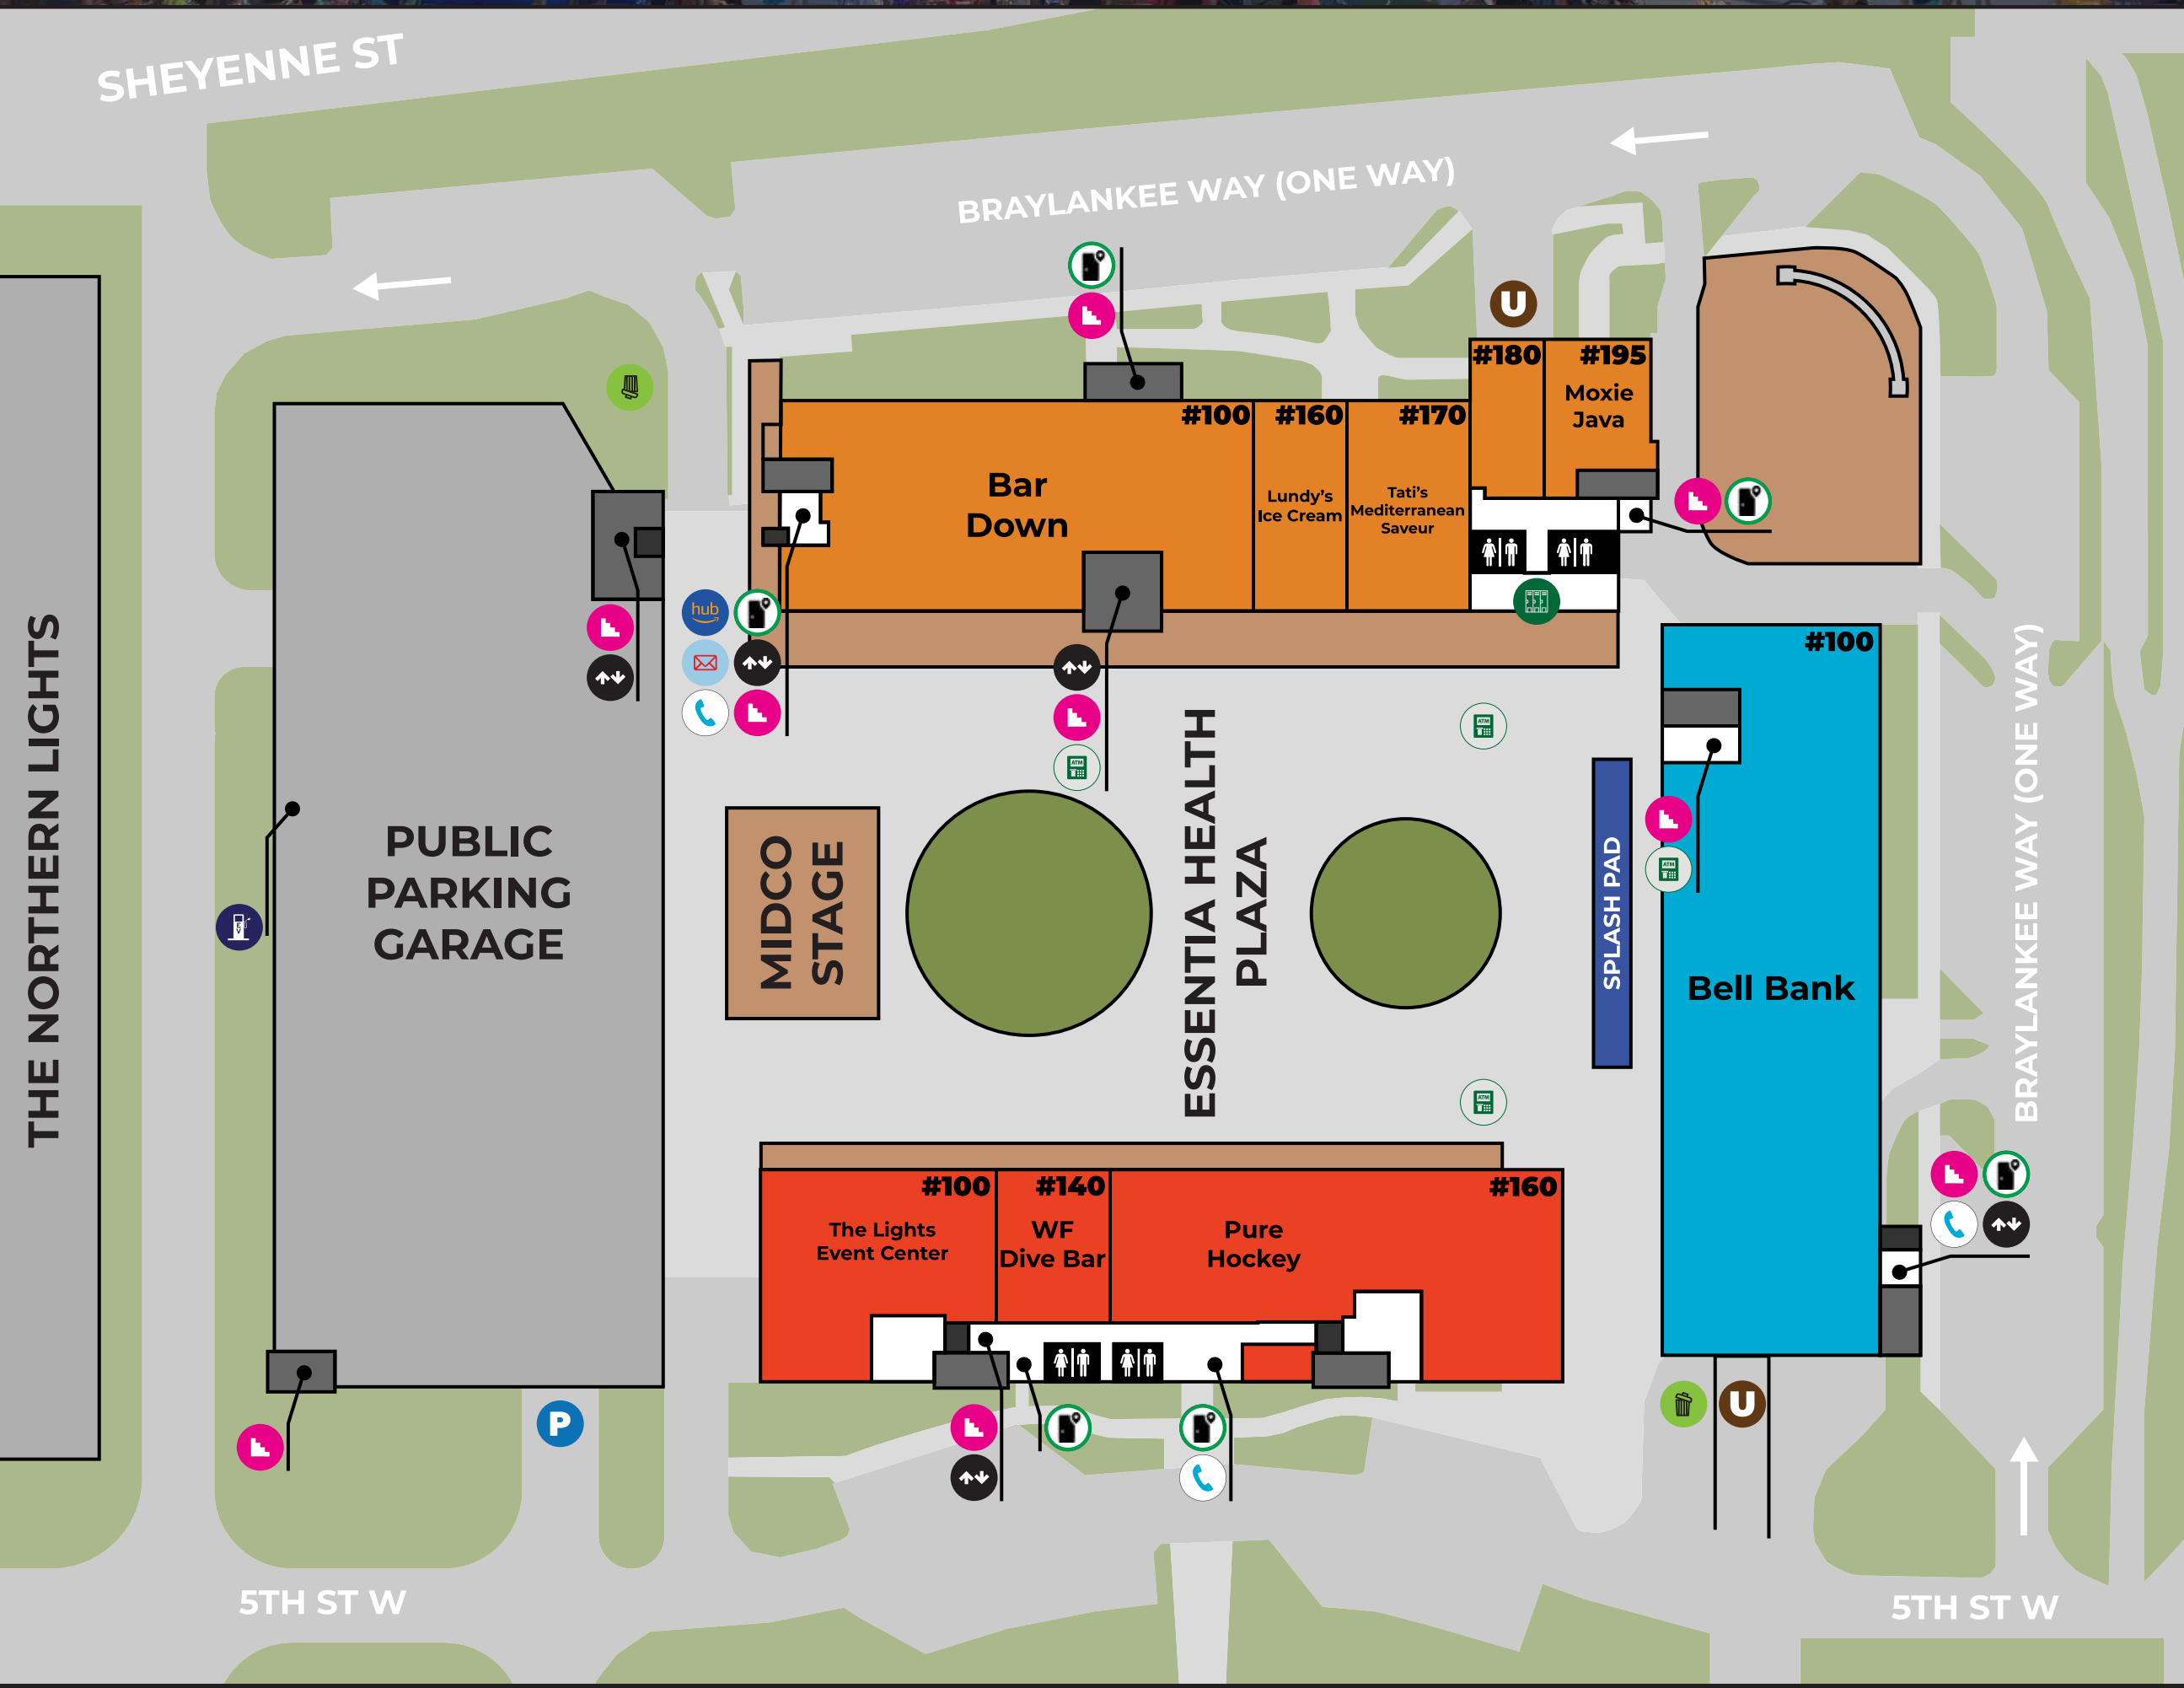

The Lights

UPDATED 1.22.24

1ST FLOOR

2ND FLOOR

PUBLIC ENTRANCE	SKYWAY	ATM	ELECTRIC CAR STATION
STAIR ACCESS	PARKING	COMMUNITY ROOM	UNDERGROUND PARKING
ELEVATOR ACCESS	CALL BOX	AMAZON HUB	MICRO MARKET
RESTROOM	GARBAGE	MAIL	

EPIC AT THE LIGHTS

FLOOR 1
 #100 Bar Down
 #160 Lundy's Ice Cream
 #170 Tati's Mediterranean Saveur
 #195 Moxie Java

FLOOR 2
 #215 Amy Rose Salon
 #220A The Lights Nutrition
 #220B Taylor Jane Photography
 #240 Essentia Health

ECHO AT THE LIGHTS

FLOOR 1
 #100 Bell Bank

FLOOR 2
 #220 West Fargo Events
 #230 Rocket Shipping
 #260 Executive Suites
 #275 Conference Room
 #280 HomeSmart Adventure Realty
 #285 Nirvana Massage & Skin Care

ENVY AT THE LIGHTS

FLOOR 1
 #100 The Lights Event Center
 #140 West Fargo Dive Bar
 #160 Pure Hockey

FLOOR 2
 #230 Realty Xperts

<p>Buildings Managed By:</p> <p>EPICCompaniesND.com</p>	<p>Plaza Managed By:</p> <p>WestFargoEvents.com</p>	<p>Plaza & Parking Ramp Owned By:</p> <p>WestFargoND.gov</p>
---	---	--